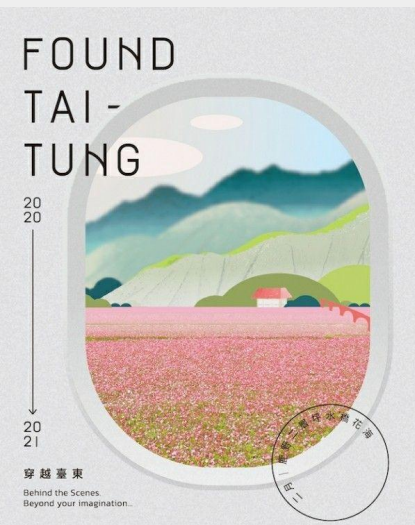

Theming / Style

Postmodern patterns
Grainy Gradients
Bold Minimalism
Overlapping

Areas of clutter V. White space
Saturated Colors
Small details & text