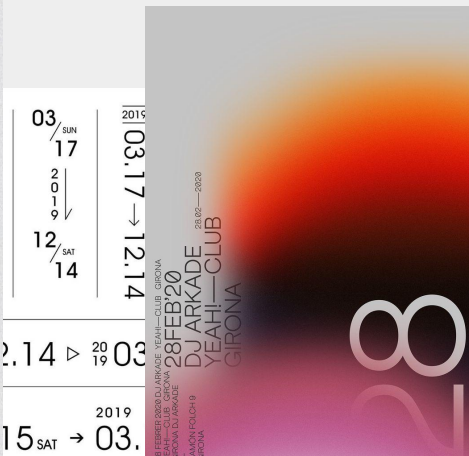

Theming / Style

Postmodern patterns
Grainy Gradients
Bold Minimalism
Overlapping

Areas of clutter V. White space
Saturated Colors
Small details & text